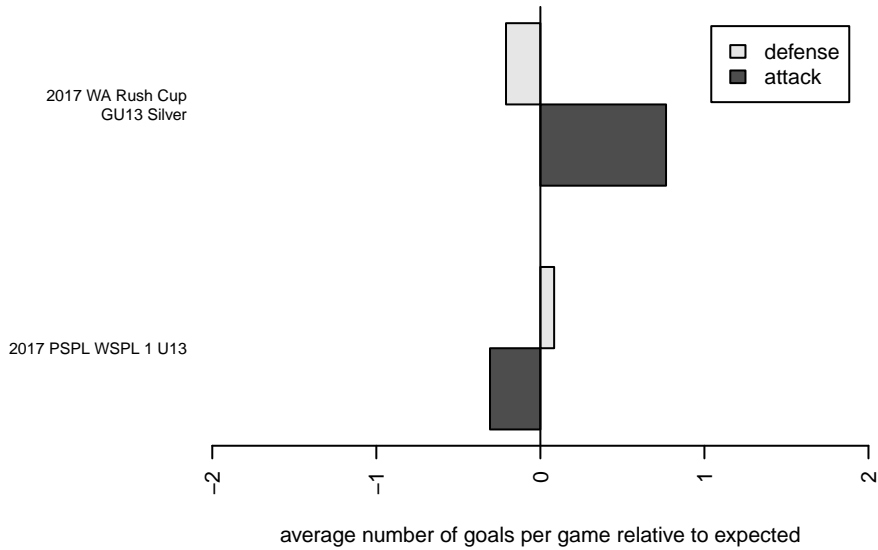

Venues played:
2017 WA Rush Cup GU13 Silver
2017 PSPL WSPL 1 U13

CWSA Navy G05
Dots are actual minus expected GF (blue circles) and GA (red triangles).
Blue line is smoothed change in attack strength. Red is smoothed change in defense strength.

**attack and defense variance (black dot)
relative to other teams
and top 10 in region**

**attack and defense rating
relative to others at age
and all opponents in last 13 months**

Performance relative to 13 month average