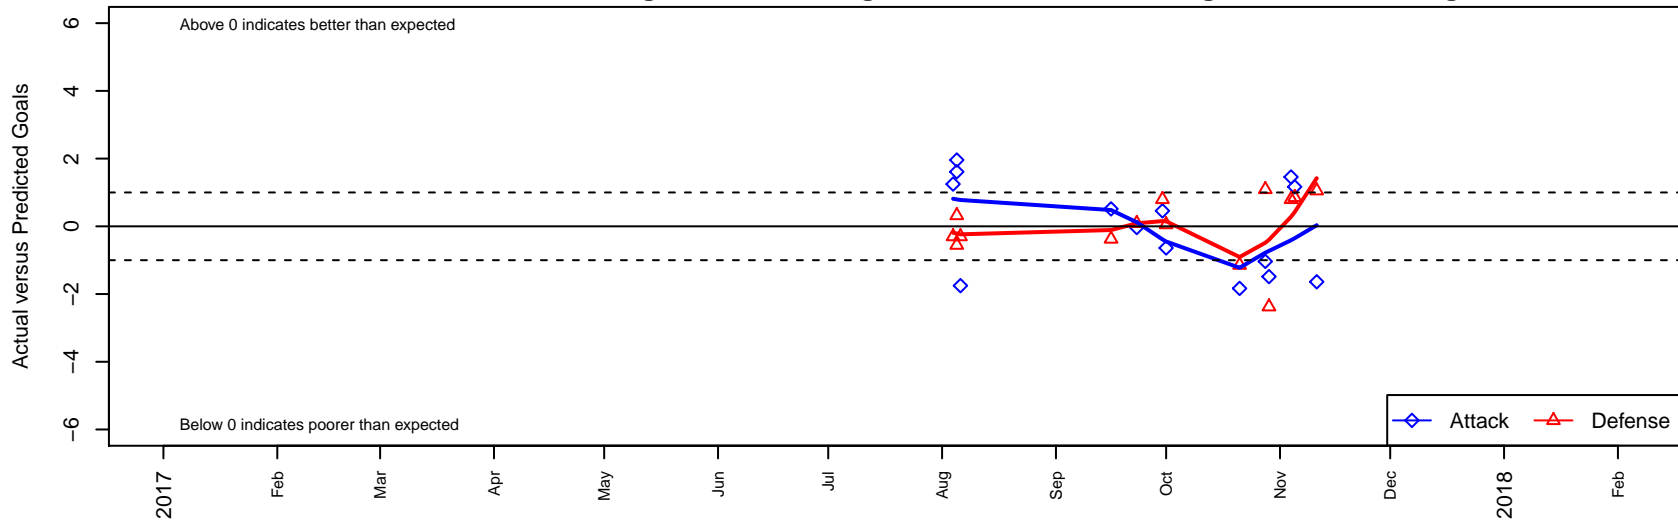

CWSA Navy G05

Central Washington Soccer Academy
Yakima, WA
G05 total strength=1061
attack=2.43 defense=2.51
fall league = PSPL WSPL 1 U13
notes= Lizotte 2015-6

alt names used:
CW SOUNDERS CWSA G05 NAVY
CWSA G05 Jasso

Venues played:
2017 WA Rush Cup GU13 Silver
2017 PSPL WSPL 1 U13

CWSA Navy G05
Dots are actual minus expected GF (blue circles) and GA (red triangles).
Blue line is smoothed change in attack strength. Red is smoothed change in defense strength.

**attack and defense variance (black dot)
relative to other teams
and top 10 in region**

**attack and defense rating
relative to others at age
and all opponents in last 13 months**

Performance relative to 13 month average