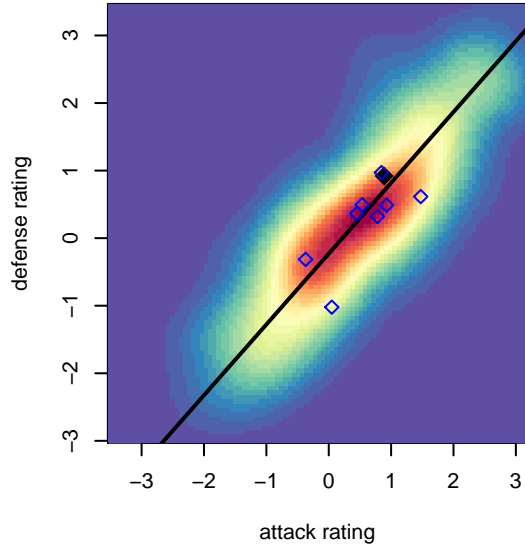

CWSA Navy G05

Central Washington Soccer Academy
Yakima, WA
G05 total strength=1061
attack=2.43 defense=2.51
fall league = PSPL WSPL 1 U13
notes= Lizotte 2015-6

alt names used:
CW SOUNDERS CWSA G05 NAVY
CWSA G05 Jasso

Venues played:
2017 WA Rush Cup GU13 Silver
2017 PSPL WSPL 1 U13

CWSA Navy G05
Dots are actual minus expected GF (blue circles) and GA (red triangles).
Blue line is smoothed change in attack strength. Red is smoothed change in defense strength.

**attack and defense variance (black dot)
relative to other teams
and top 10 in region**

**attack and defense rating
relative to others at age
and all opponents in last 13 months**

Performance relative to 13 month average