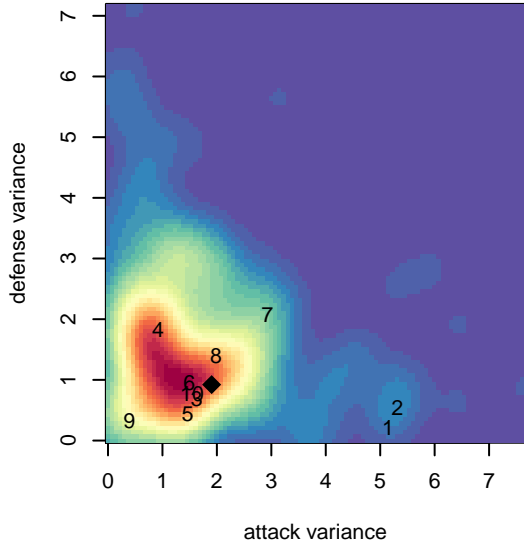

CWSA Navy G05

Central Washington Soccer Academy
Yakima, WA
G05 total strength=1061
attack=2.43 defense=2.51
fall league = PSPL WSPL 1 U13
notes= Lizotte 2015-6

alt names used:
CW SOUNDERS CWSA G05 NAVY
CWSA G05 Jasso

Venues played:
2017 WA Rush Cup GU13 Silver
2017 PSPL WSPL 1 U13

CWSA Navy G05
Dots are actual minus expected GF (blue circles) and GA (red triangles).
Blue line is smoothed change in attack strength. Red is smoothed change in defense strength.

**attack and defense variance (black dot)
relative to other teams
and top 10 in region**

**attack and defense rating
relative to others at age
and all opponents in last 13 months**

Performance relative to 13 month average