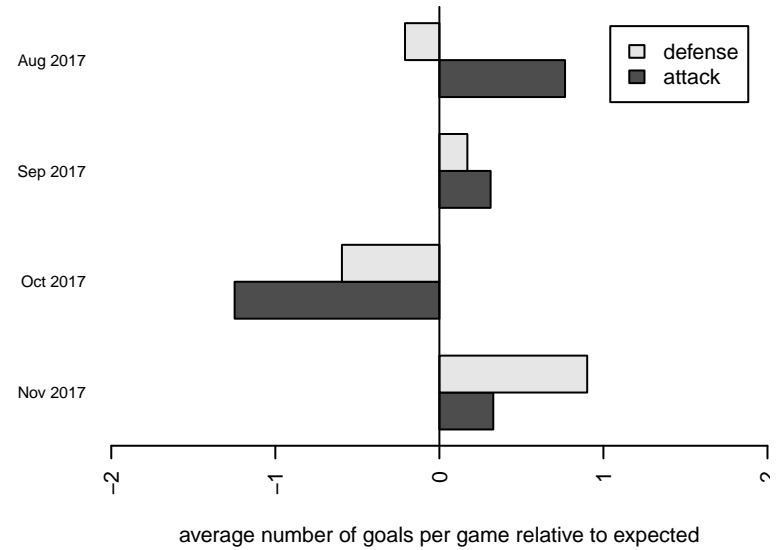

Performance relative to 13 month average