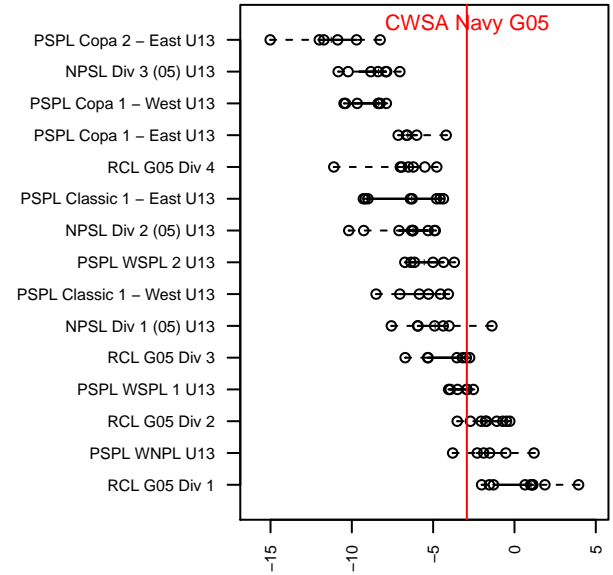

CWSA Navy G05

Central Washington Soccer Academy
Yakima, WA
G05 total strength=1061
attack=2.43 defense=2.51
fall league = PSPL WSPL 1 U13
notes= Lizotte 2015-6

alt names used:
CW SOUNDERS CWSA G05 NAVY
CWSA G05 Jasso

Venues played:
2017 WA Rush Cup GU13 Silver
2017 PSPL WSPL 1 U13

CWSA Navy G05
Dots are actual minus expected GF (blue circles) and GA (red triangles).
Blue line is smoothed change in attack strength. Red is smoothed change in defense strength.

**attack and defense variance (black dot)
relative to other teams
and top 10 in region**

**attack and defense rating
relative to others at age
and all opponents in last 13 months**

Performance relative to 13 month average